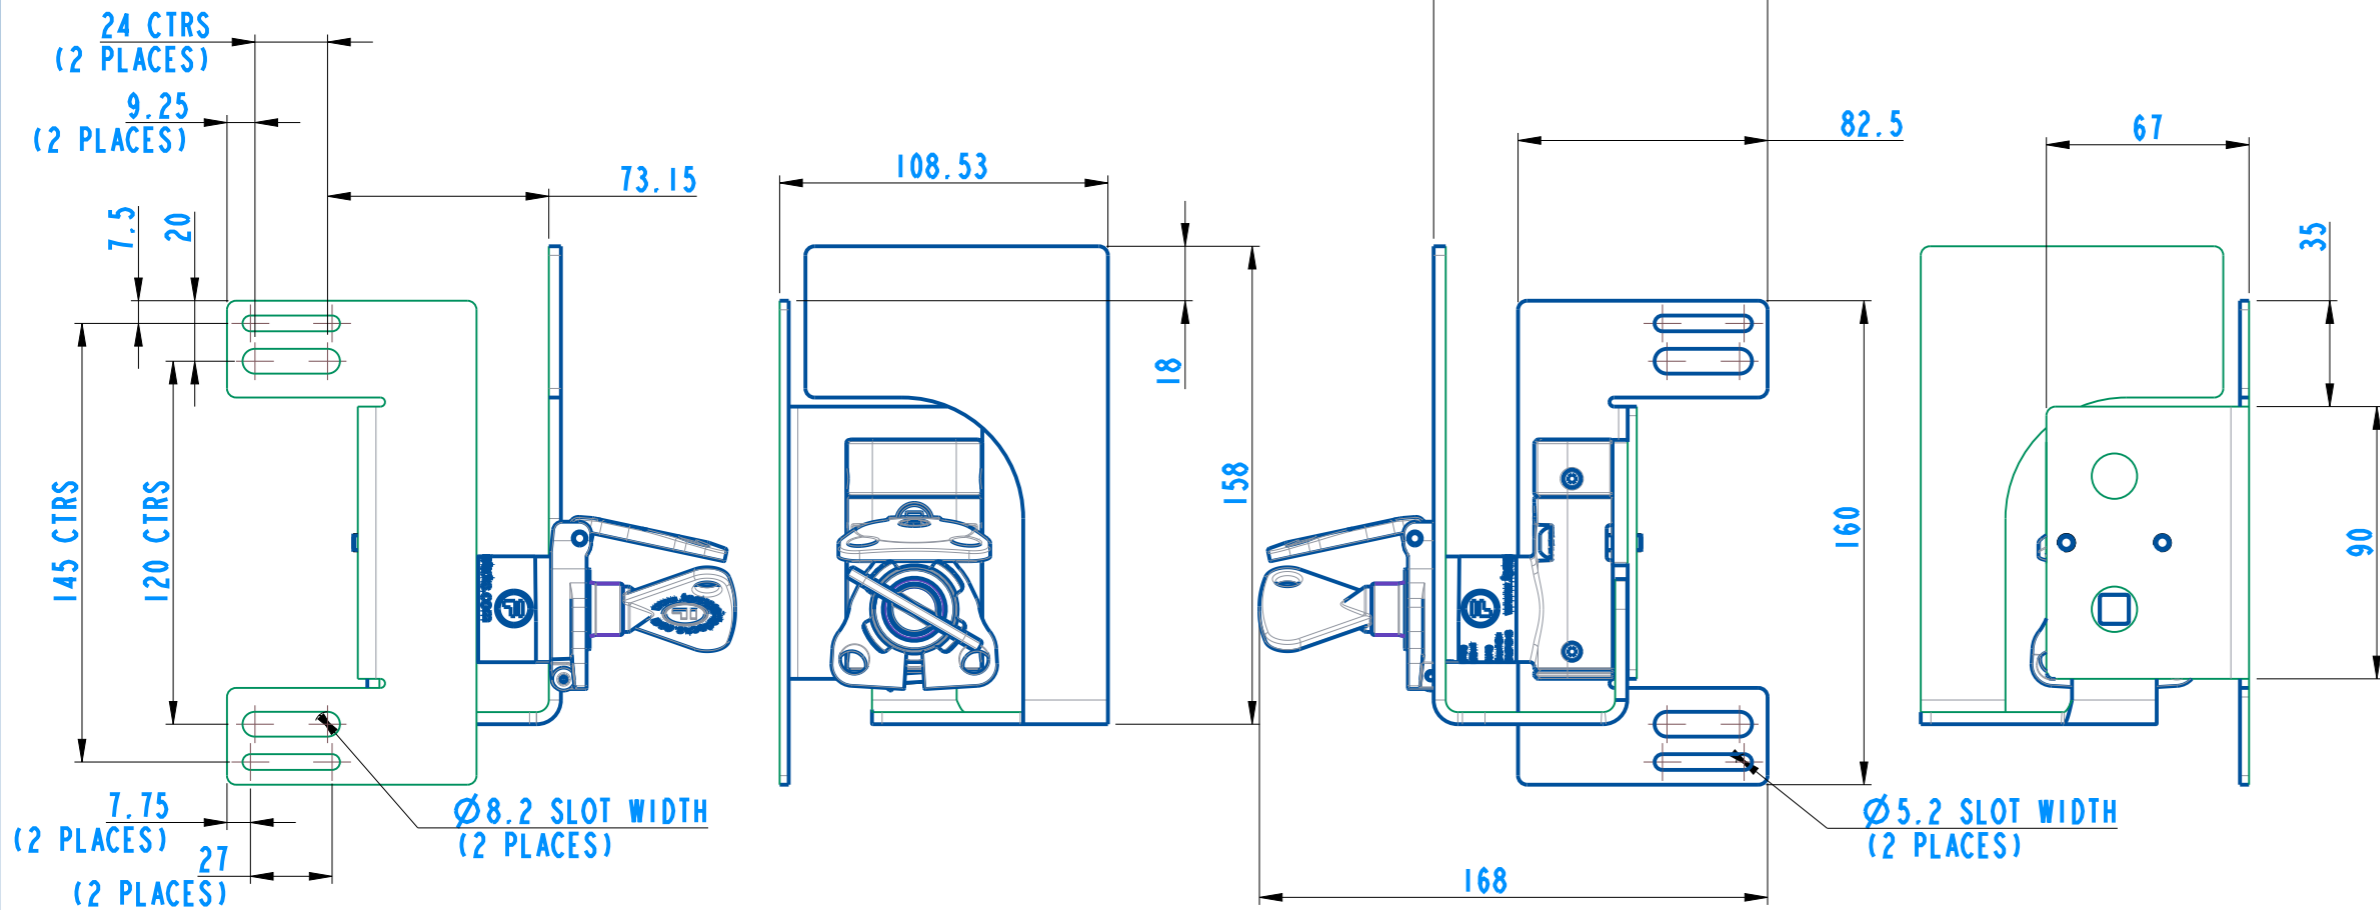

PERSONNEL / SAFETY KEY TURNED, BLOCKER PLATE RETRACTED

BLOCKER PLATE IN RETRACTED POSITION

SCALE 0.500

PERSONNEL / SAFETY KEY REMOVED, BLOCKER PLATE ENGAGED

BLOCKER PLATE IN ENGAGED POSITION

SCALE 0.500