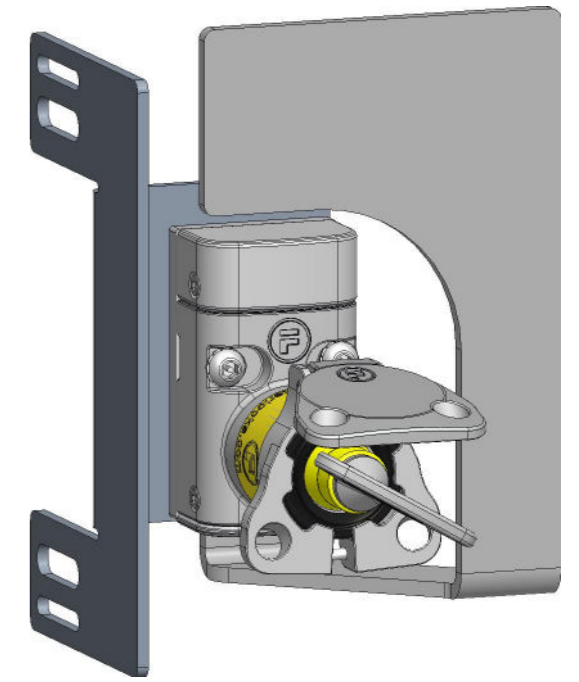

PERSONNEL / SAFETY KEY TURNED, BLOCKER PLATE RETRACTED

BLOCKER PLATE IN RETRACTED POSITION

SCALE 0.500

PERSONNEL / SAFETY KEY REMOVED, BLOCKER PLATE ENGAGED

BLOCKER PLATE IN ENGAGED POSITION

SCALE 0.500