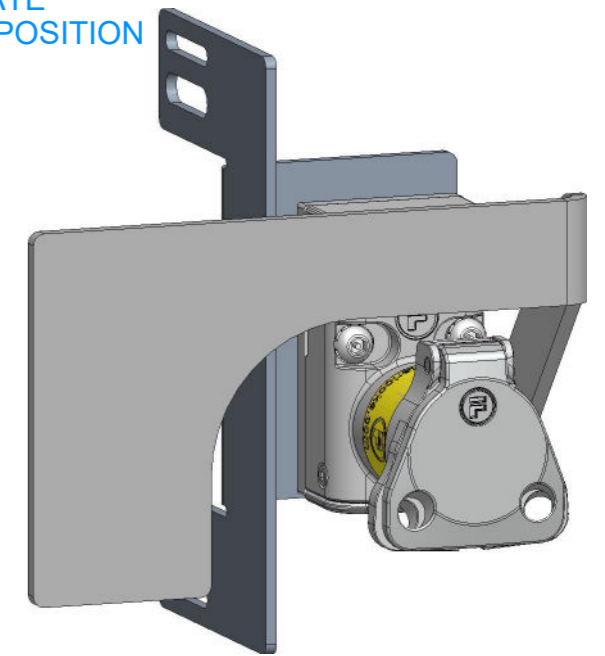

PERSONNEL / SAFETY KEY TURNED, BLOCKER PLATE RETRACTED

BLOCKER PLATE IN RETRACTED POSITION

SCALE 0.500

PERSONNEL / SAFETY KEY REMOVED, BLOCKER PLATE ENGAGED

BLOCKER PLATE IN ENGAGED POSITION

SCALE 0.500