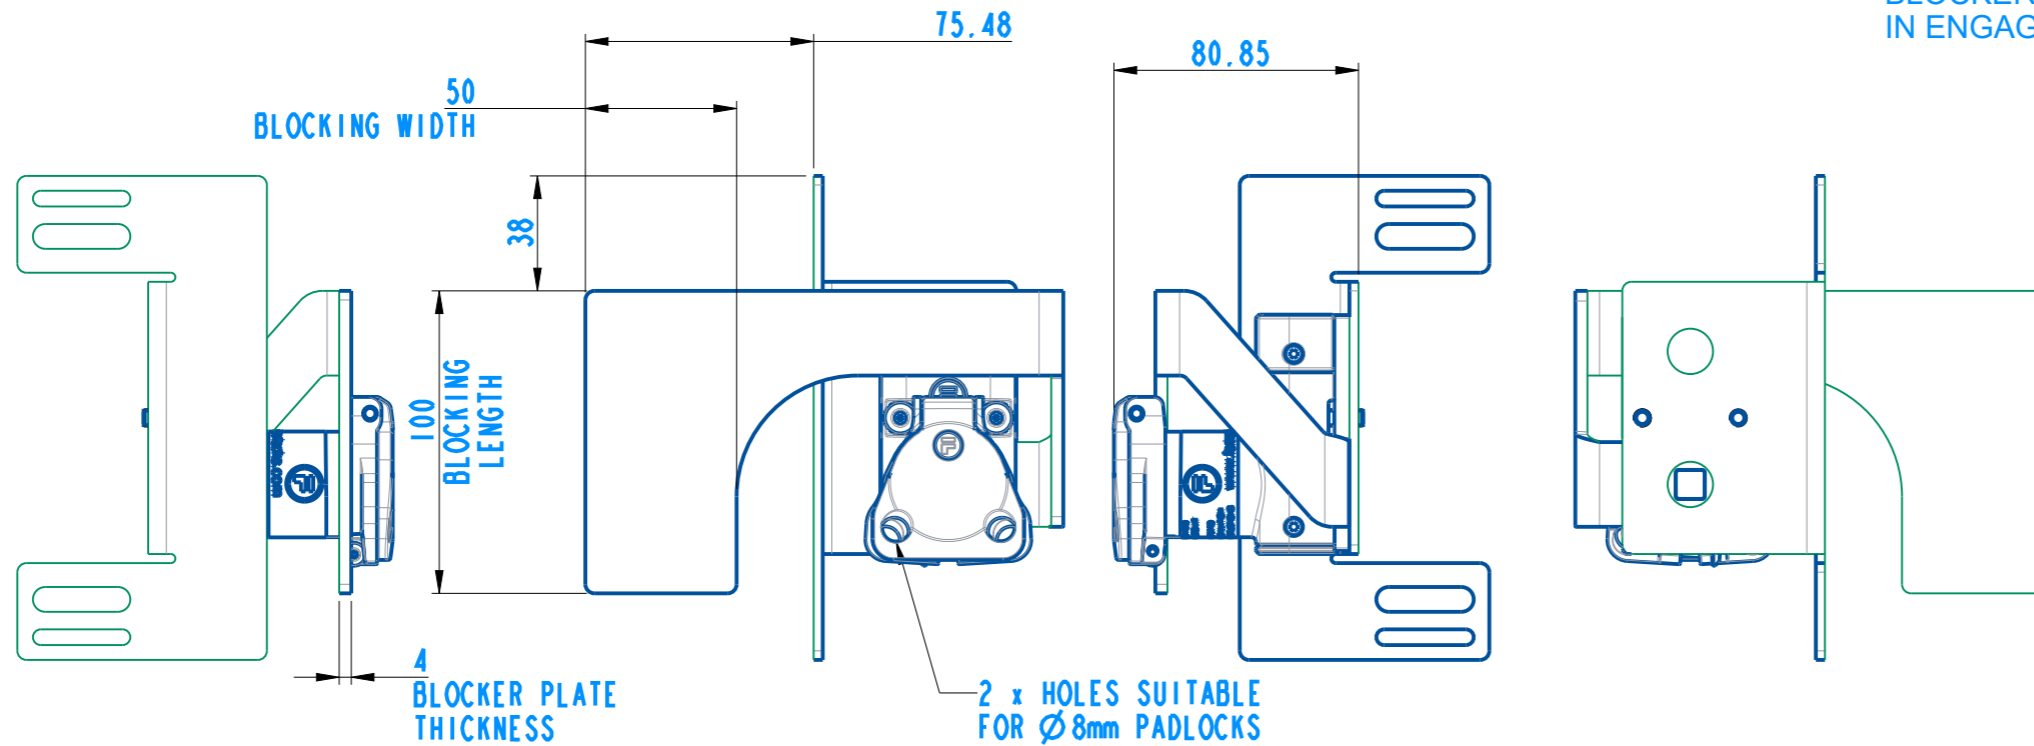

PERSONNEL / SAFETY KEY TURNED, BLOCKER PLATE RETRACTED

BLOCKER PLATE IN RETRACTED POSITION

SCALE 0.500

PERSONNEL / SAFETY KEY REMOVED, BLOCKER PLATE ENGAGED

BLOCKER PLATE IN ENGAGED POSITION

SCALE 0.500