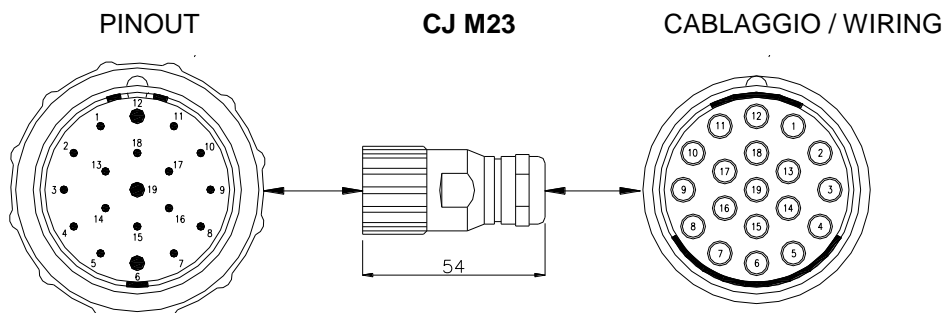

CONNETTORI serie M23 19poli

FOGLIO TECNICO

M23 series CONNECTORS

DATA SHEET

CARATTERISTICHE TECNICHE / TECHNICAL FEATURES

Mod. / Model	P/N	DESCRIZIONE / DESCRIPTION
CJ 3	1360950	Connettore femmina M23 dir. cavo 3 m 19 poli / M23 straight female connector – 3 m cable
CJ 5	1360951	Connettore femmina M23 dir. cavo 5 m 19 poli / M23 straight female connector – 5 m cable
CJ 10	1360952	Connettore femmina M23 dir. cavo 10 m 19 poli / M23 straight female connector – 10 m cable
CJ 15	1360953	Connettore femmina M23 dir. cavo 15 m 19 poli / M23 straight female connector – 15 m cable
CJ 20	1360954	Connettore femmina M23 dir. cavo 20 m 19 poli / M23 straight female connector – 20 m cable
CJ 30	1360964	Connettore femmina M23 dir. cavo 30 m 19 poli / M23 straight female connector – 30 m cable
CJ 35	1360965	Connettore femmina M23 dir. cavo 35 m 19 poli / M23 straight female connector – 35 m cable
CJ 50	1360966	Connettore femmina M23 dir. cavo 50 m 19 poli / M23 straight female connector – 50 m cable
CJ M23	1360955	Connettore femmina M23 19 poli / M23 female connector
CJBR 3	1360970	2 connettori femmina M23 dir. cavo 3 m 19 poli / 3 m cable with 2 M23 straight female connector
CJBR 5	1360971	2 connettori femmina M23 dir. cavo 5 m 19 poli / 5 m cable with 2 M23 straight female connector
CJBR 10	1360972	2 connettori femmina M23 dir. cavo 10 m 19 poli / 10 m cable with 2 M23 straight female connector

DIMENSIONI - COLLEGAMENTI / DIMENSIONS - ELECTRICAL CONNECTIONS