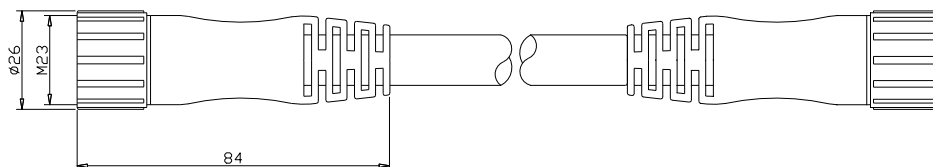

CJBR 3 – CJBR 5 – CJBR 10