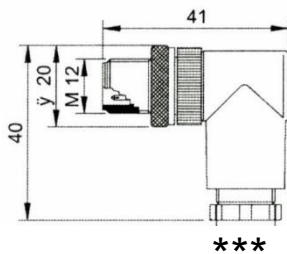

DIMENSIONI – COLLEGAMENTI / DIMENSIONS – ELECTRICAL CONNECTIONS

CD3 – CD5 – CD10 – CD15 – CD20 – CD25 – CD40 – CD50

C8D5 – C8D10 – C8D15 – C8D20 – C8D25 – C8D40 – C8D50

CDS03 – CDS1 - CJBE3 - CJBE5 - CJBE10 – CJBE25

CD95 – CD915

C8D95 – C8D910 – C8D915

CDM9 – C8DM9

***CDM99 - *C8DM99**

CJS1 - CJS3

***CJM 9**

CJ 95

****C8DM11**

****C8DM911**

- * Connettori con uscita cavo orientabile / * Revolving connectors
- ** Connettori con uscita a doppio cavo / ** Double cable output connector
- *** Diametro min÷max: 4÷8mm / *** Diameter min÷max: 4÷8mm