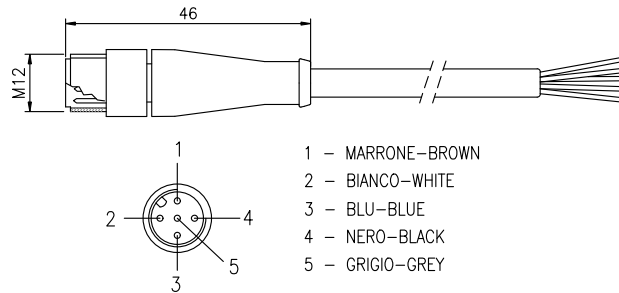

DIMENSIONI – COLLEGAMENTI / DIMENSIONS – ELECTRICAL CONNECTIONS

CD3 – CD5 – CD10 – CD15 – CD20 – CD25 – CD40 – CD50

C8D5 – C8D10 – C8D15 – C8D20 – C8D25 – C8D40 – C8D50

CDS03 – CDS1 - CJBE3 - CJBE5 - CJBE10 – CJBE25

CD95 – CD915

C8D95 – C8D910 – C8D915

CDM9 – C8DM9

***CDM99 - *C8DM99**

CJS1 - CJS3

***CJM 9**

CJ 95

****C8DM11**

****C8DM911**

- * Connettori con uscita cavo orientabile / * Revolving connectors
- ** Connettori con uscita a doppio cavo / ** Double cable output connector
- *** Diametro min÷max: 4÷8mm / *** Diameter min÷max: 4÷8mm