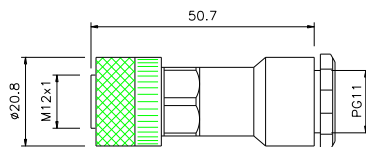

DIMENSIONI – COLLEGAMENTI / DIMENSIONS – ELECTRICAL CONNECTIONS

CD3 – CD5 – CD10 – CD15 – CD20 – CD25 – CD40 – CD50

C8D5 – C8D10 – C8D15 – C8D20 – C8D25 – C8D40 – C8D50

CDS03 – CDS1 - CJBE3 - CJBE5 - CJBE10 – CJBE25

CD95 – CD915

C8D95 – C8D910 – C8D915

CDM9 – C8DM9

***CDM99 - *C8DM99**

CJS1 - CJS3

***CJM 9**

CJ 95

****C8DM11**

****C8DM911**

- * Connettori con uscita cavo orientabile / * Revolving connectors
- ** Connettori con uscita a doppio cavo / ** Double cable output connector
- *** Diametro min÷max: 4÷8mm / *** Diameter min÷max: 4÷8mm