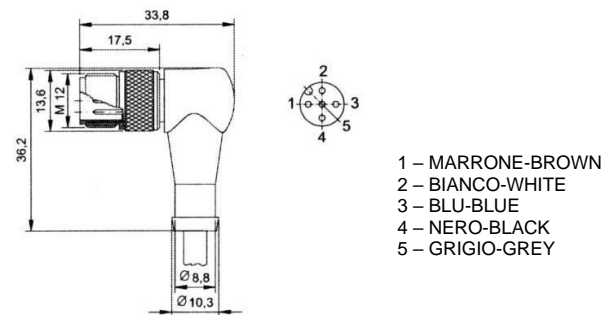

DIMENSIONI – COLLEGAMENTI / DIMENSIONS – ELECTRICAL CONNECTIONS

CD3 – CD5 – CD10 – CD15 – CD20 – CD25 – CD40 – CD50

C8D5 – C8D10 – C8D15 – C8D20 – C8D25 – C8D40 – C8D50

CDS03 – CDS1 - CJBE3 - CJBE5 - CJBE10 – CJBE25

CD95 – CD915

C8D95 – C8D910 – C8D915

CDM9 – C8DM9

***CDM99 - *C8DM99**

CJS1 - CJS3

***CJM 9**

CJ 95

****C8DM11**

****C8DM911**

- * Connettori con uscita cavo orientabile / * Revolving connectors
- ** Connettori con uscita a doppio cavo / ** Double cable output connector
- *** Diametro min÷max: 4÷8mm / *** Diameter min÷max: 4÷8mm