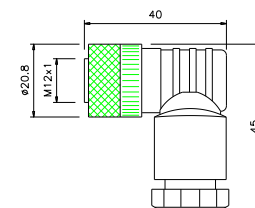

DIMENSIONI – COLLEGAMENTI / DIMENSIONS – ELECTRICAL CONNECTIONS

CD3 – CD5 – CD10 – CD15 – CD20 – CD25 – CD40 – CD50

C8D5 – C8D10 – C8D15 – C8D20 – C8D25 – C8D40 – C8D50

CDS03 – CDS1 - CJBE3 - CJBE5 - CJBE10 – CJBE25

CD95 – CD915

C8D95 – C8D910 – C8D915

CDM9 – C8DM9

***CDM99 - *C8DM99**

CJS1 - CJS3

***CJM 9**

CJ 95

****C8DM11**

****C8DM911**

- * Connettori con uscita cavo orientabile / * Revolving connectors
- ** Connettori con uscita a doppio cavo / ** Double cable output connector
- *** Diametro min÷max: 4÷8mm / *** Diameter min÷max: 4÷8mm