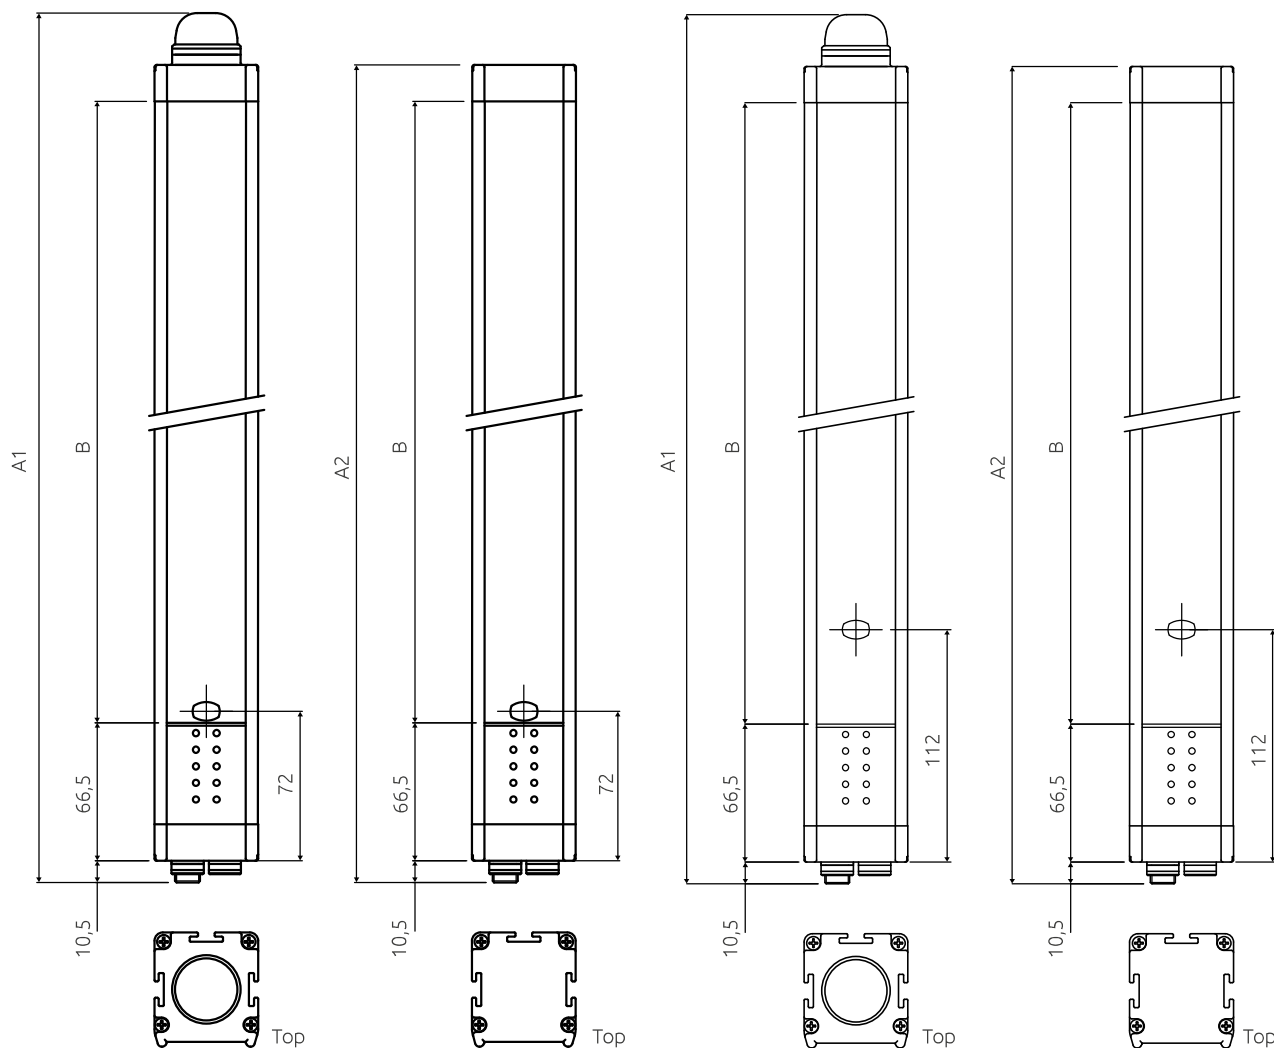

MECHANICAL DATA

SM, SMO AND SMPO MODELS

Hand detection models
(resolution 30, 40 mm)

Access control models
(2,3,4 beams)

With integrated
Status and Muting lamp

With integrated
Status and Muting lamp

Model	300	450	600	750	900	1050	1200	1350	1500	1650	1800	1950	2100	2250	2B	3B	4B
A1 (mm)	420	570	720	870	1020	1170	1320	1470	1620	1770	1920	2070	2220	2370	710	1010	1110
A2 (mm)	395	545	695	845	995	1145	1295	1445	1595	1745	1895	2045	2195	2345	685	985	1085
B (mm)	300	450	600	750	900	1050	1200	1350	1500	1650	1800	1950	2100	2250	590	890	990
Mounting	Set of 4 brackets included						Set of 6 brackets included						Set of 4 brackets included				