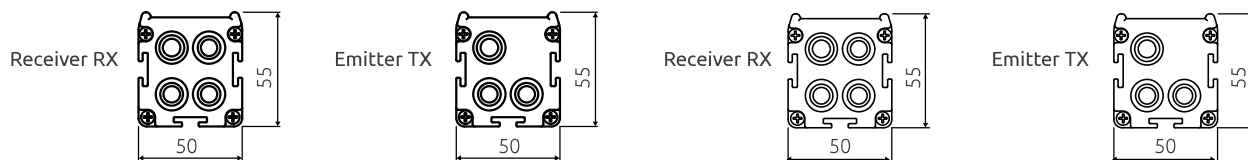

MECHANICAL DATA

SM, SMO AND SMPO MODELS

Hand detection models
(resolution 30, 40 mm)

Access control models
(2,3,4 beams)

With integrated
Status and Muting lamp

With integrated
Status and Muting lamp

Model	300	450	600	750	900	1050	1200	1350	1500	1650	1800	1950	2100	2250	2B	3B	4B
A1 (mm)	420	570	720	870	1020	1170	1320	1470	1620	1770	1920	2070	2220	2370	710	1010	1110
A2 (mm)	395	545	695	845	995	1145	1295	1445	1595	1745	1895	2045	2195	2345	685	985	1085
B (mm)	300	450	600	750	900	1050	1200	1350	1500	1650	1800	1950	2100	2250	590	890	990
Mounting	Set of 4 brackets included						Set of 6 brackets included						Set of 4 brackets included				